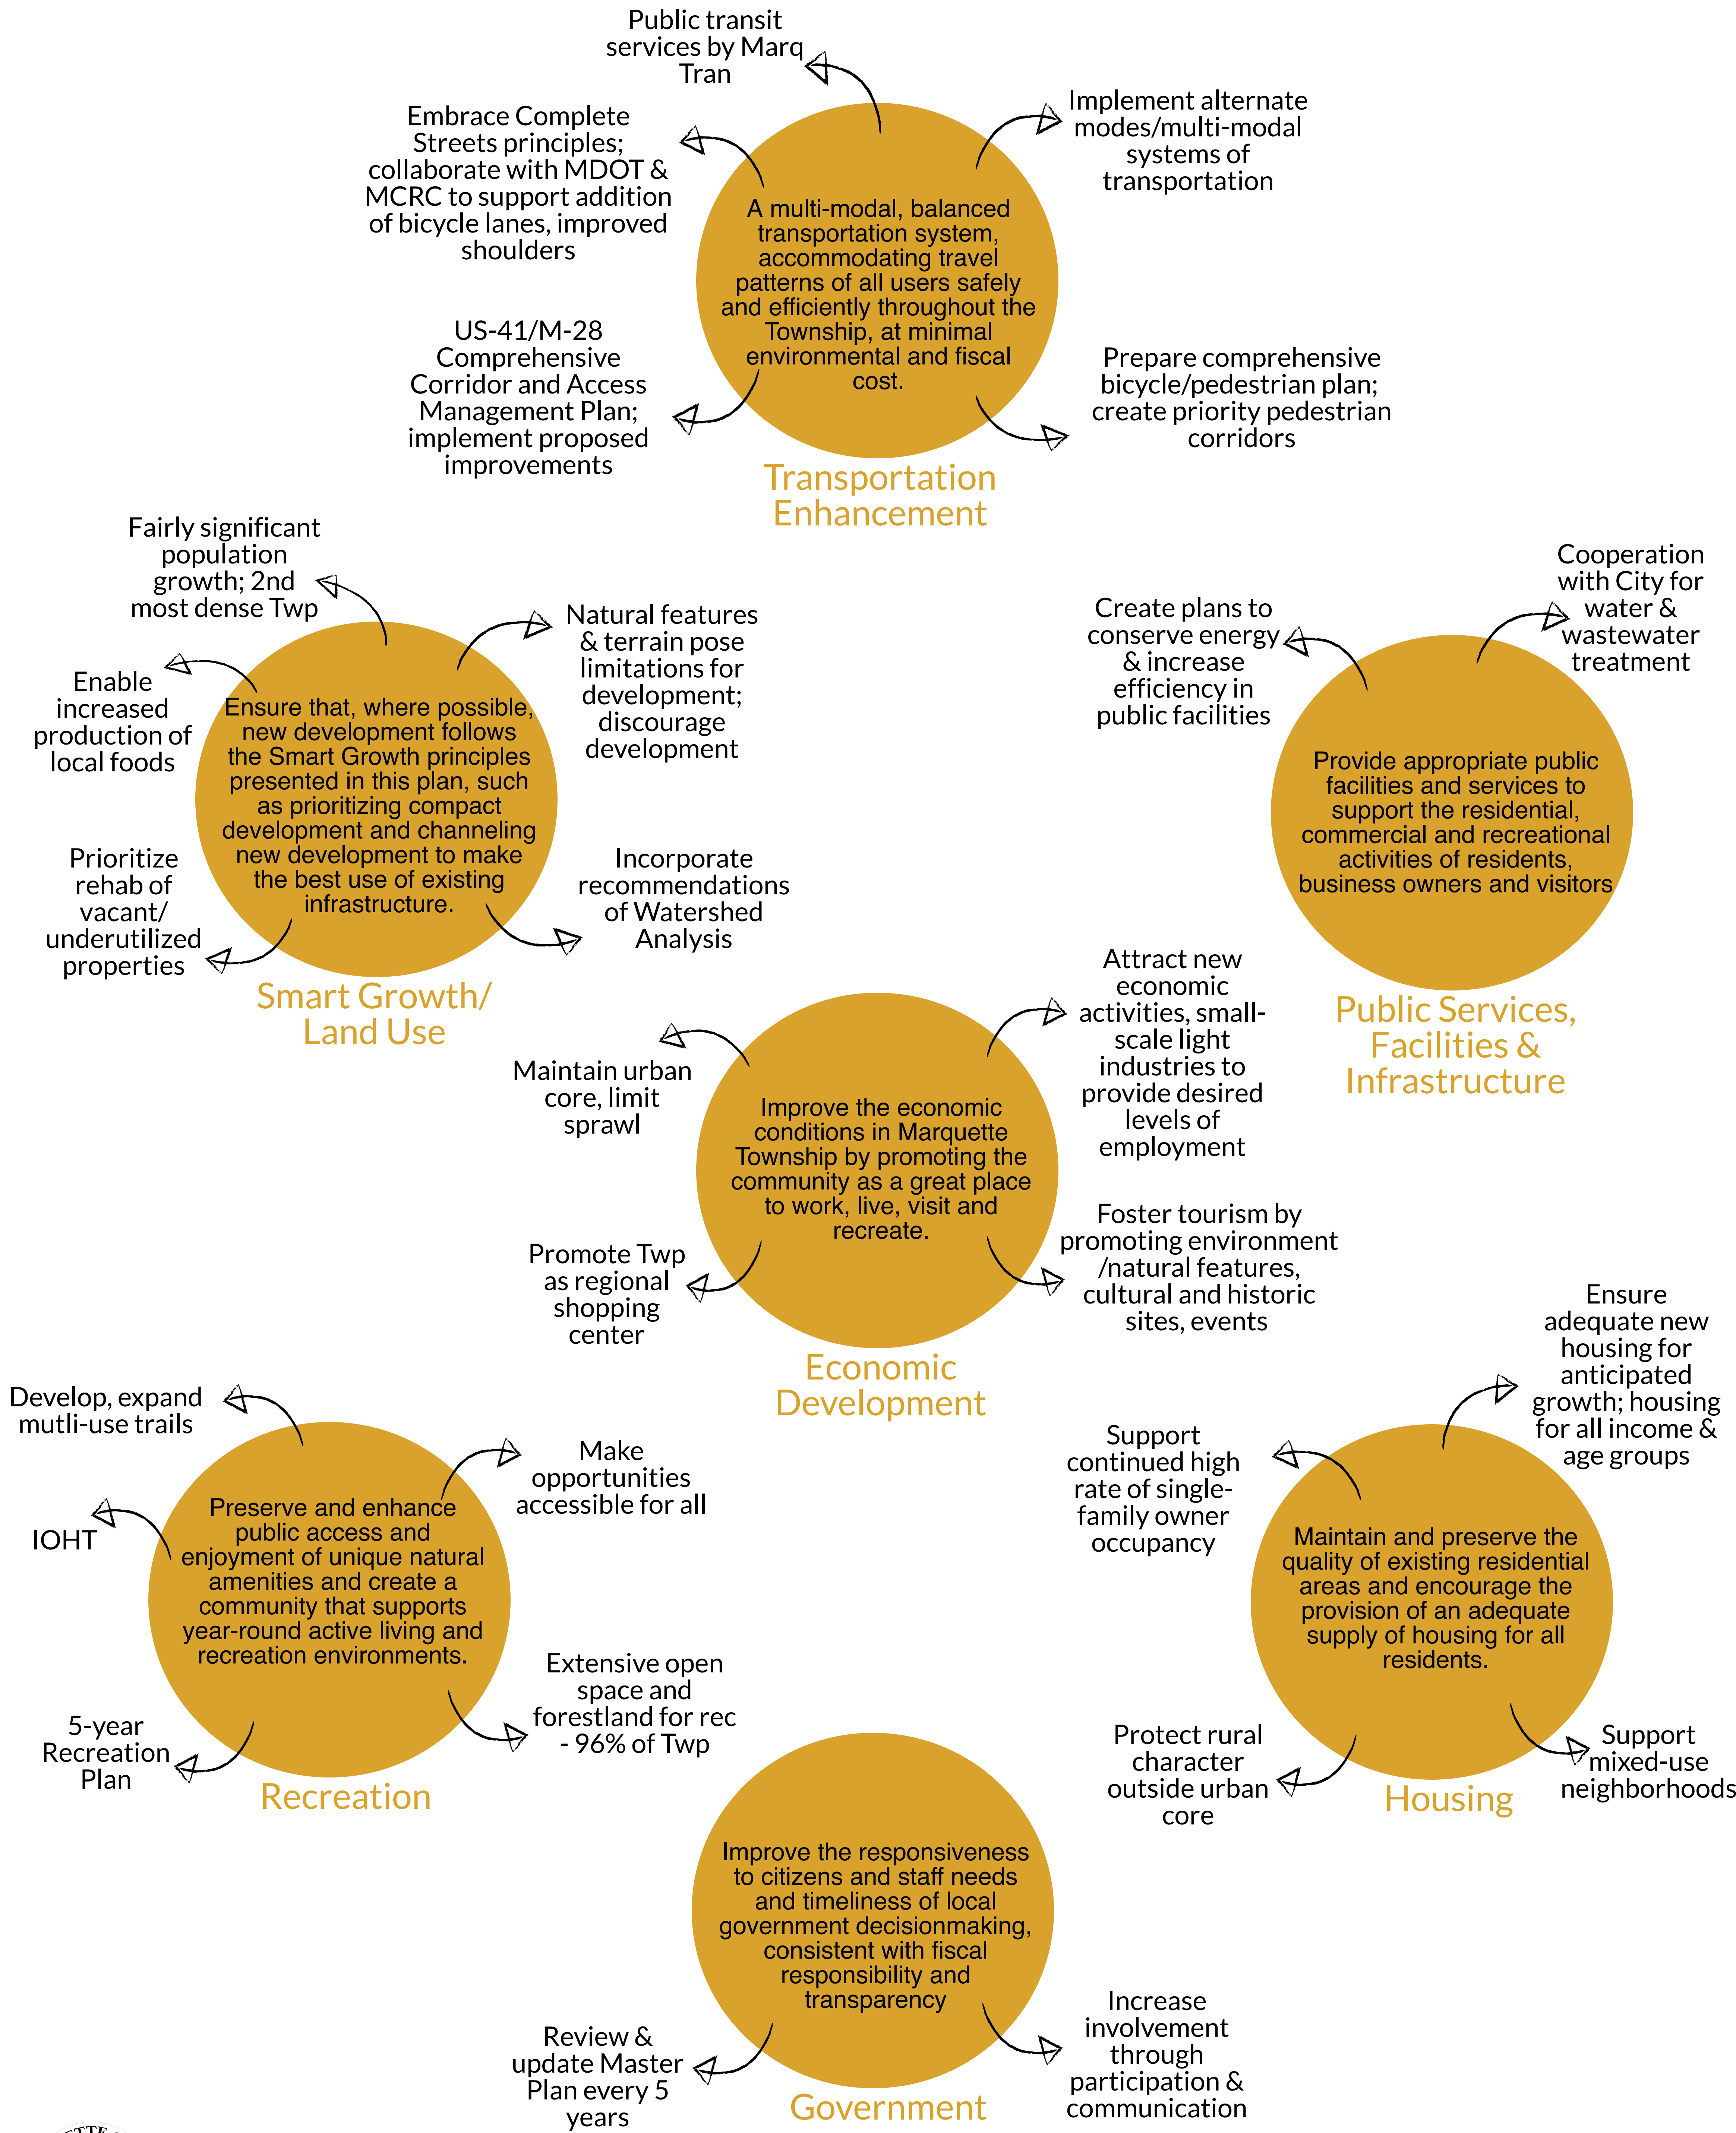

Master Plan Summary (2013)

YOUR COUNTY, YOUR PLAN!

Take the Community Survey at: mqtcoplan.org/survey