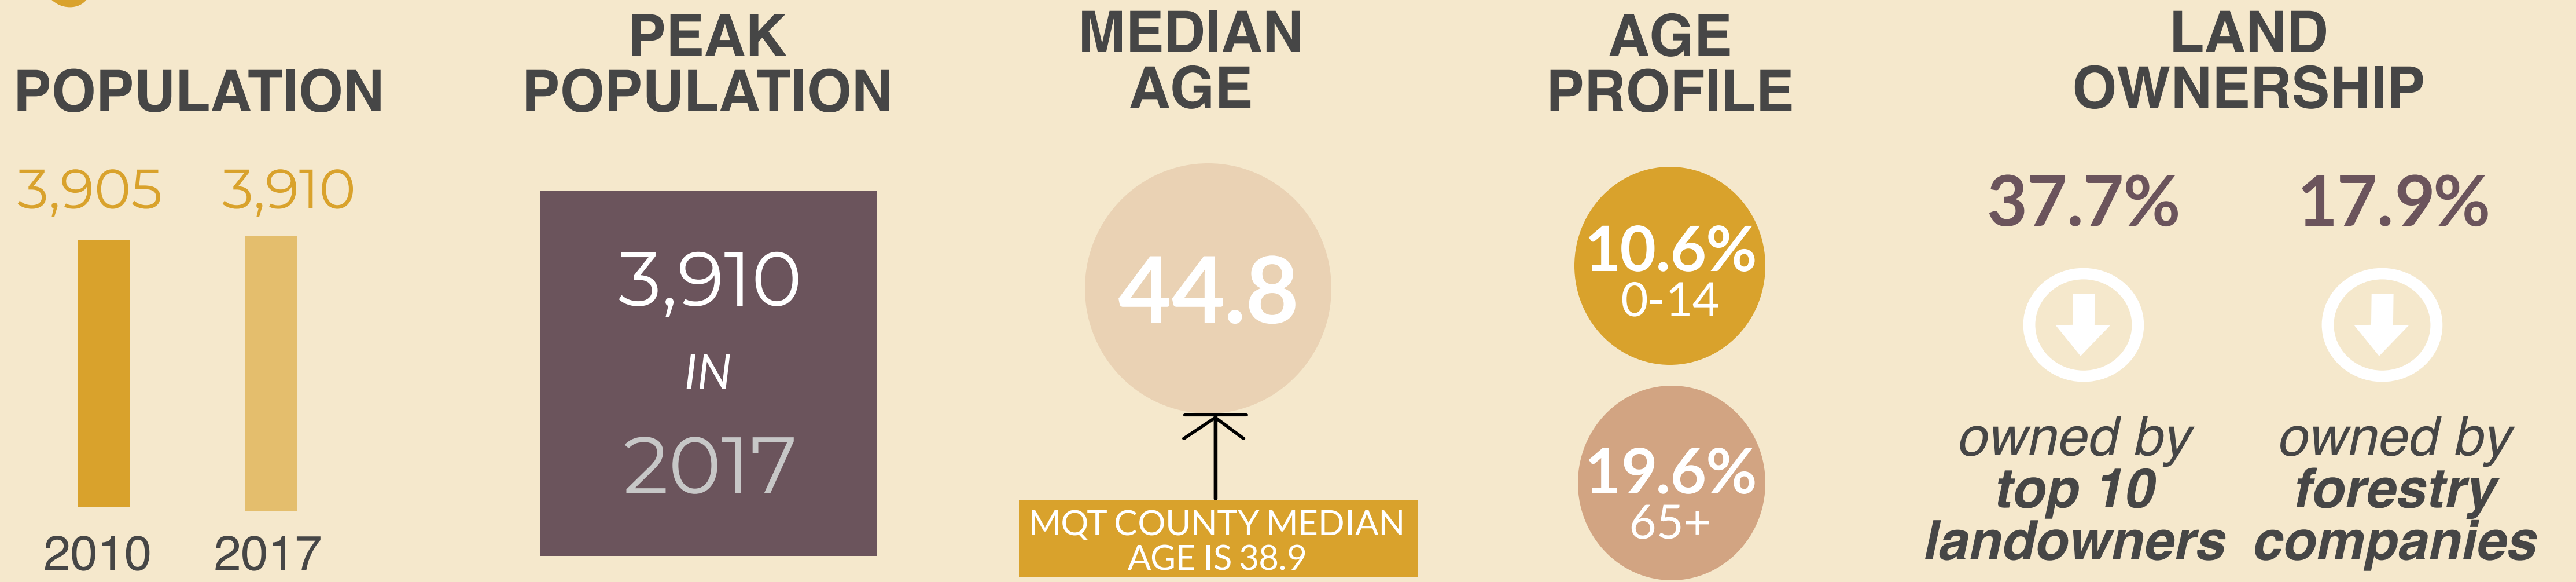

# MARQUETTE TOWNSHIP

Planning Region: Borealis Beach

## Quick Facts

### PORTION OF COUNTY TOTAL

5.9%

POPULATION

3.1%

LAND AREA

9.9%

LAND VALUE

**Generalized Zoning Districts**