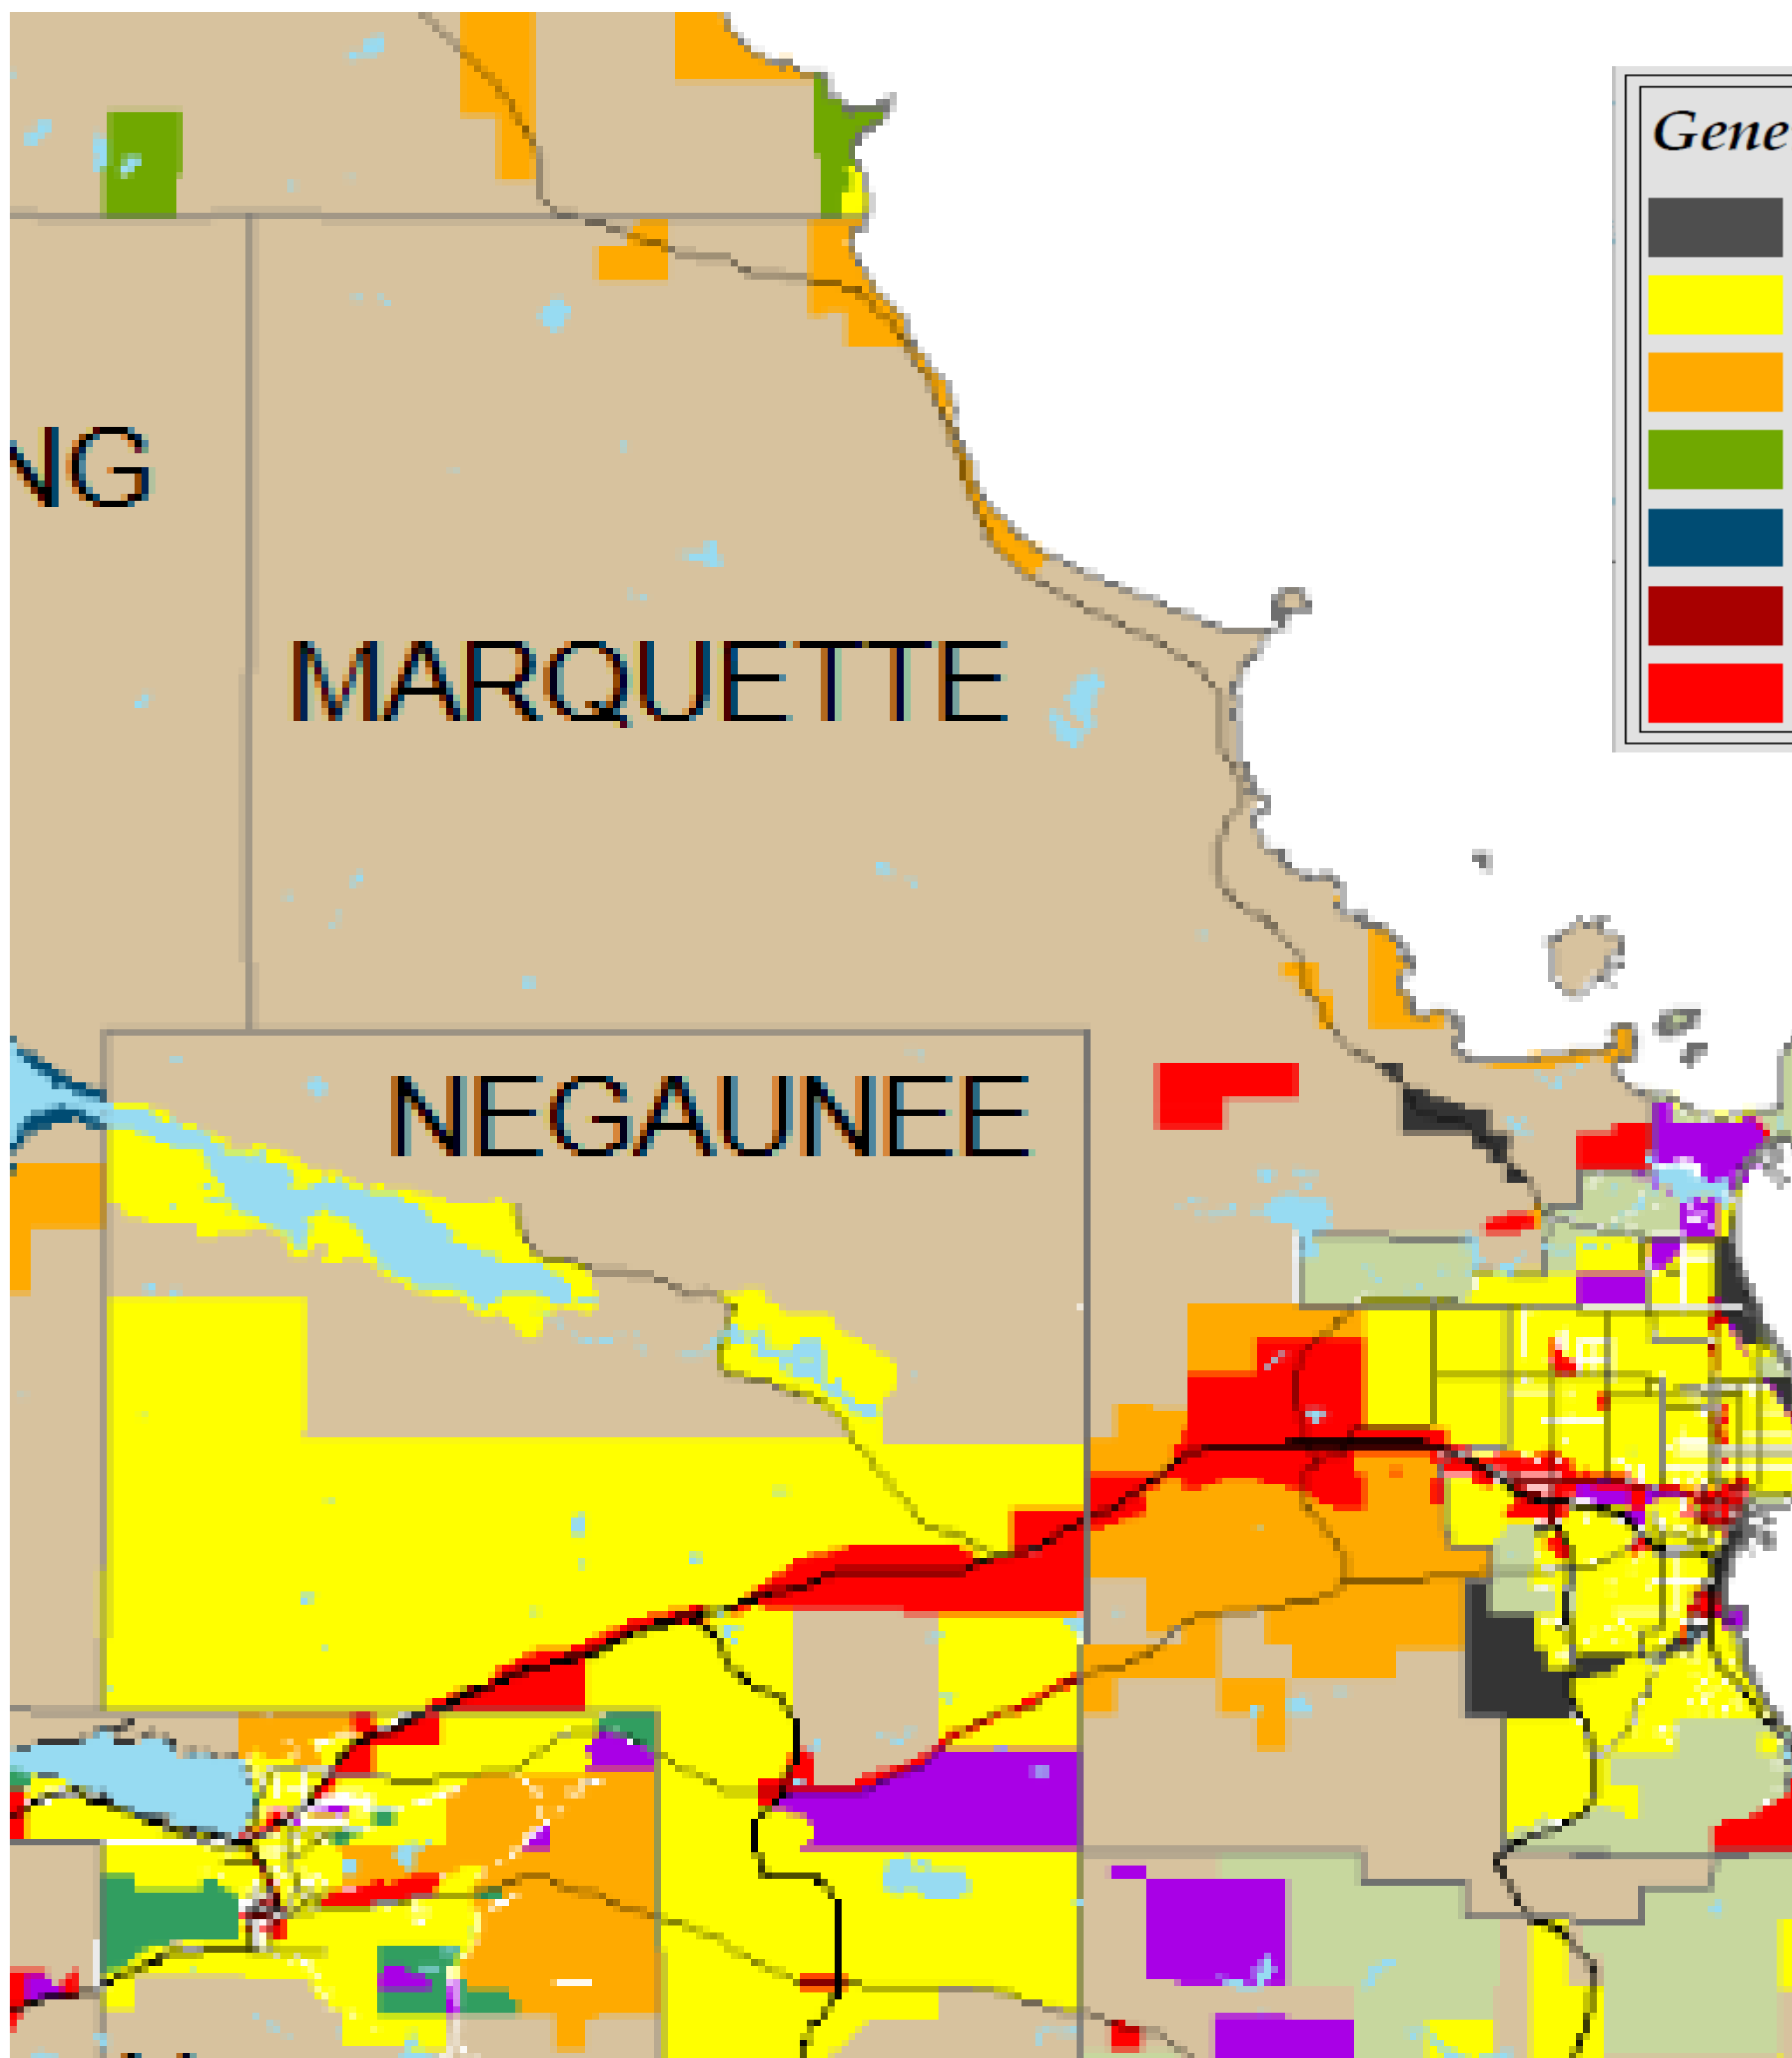

# MARQUETTE TOWNSHIP

Planning Region: Borealis Beach

### PORTION OF COUNTY TOTAL

5.9%

POPULATION

3.1%

LAND AREA

9.9%

LAND VALUE

**Generalized Zoning Districts**

Other	Industrial
Residential	Open Space
Rural Residential	Public
Residential Recreation	Multi-Use Wilderness
Waterfront Residential	Resource Production
Town Development	No Zoning
Commercial	