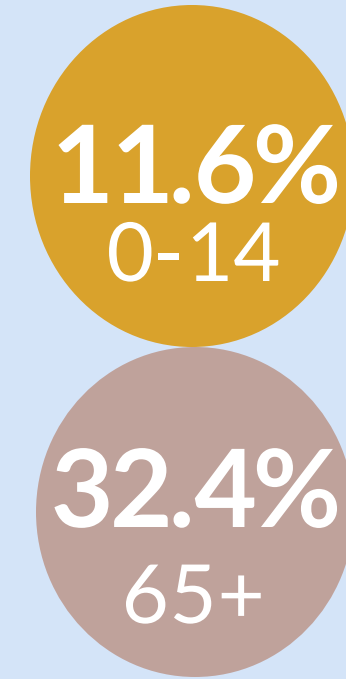

WELLS TOWNSHIP

Planning Region: Blueberry Farms

Quick Facts

POPULATION

PEAK POPULATION

MEDIAN AGE

AGE PROFILE

LAND OWNERSHIP

PORTION OF COUNTY TOTAL

0.3%
POPULATION

8.5%
LAND AREA

1.8%
LAND VALUE

Master Plan Summary (2016)