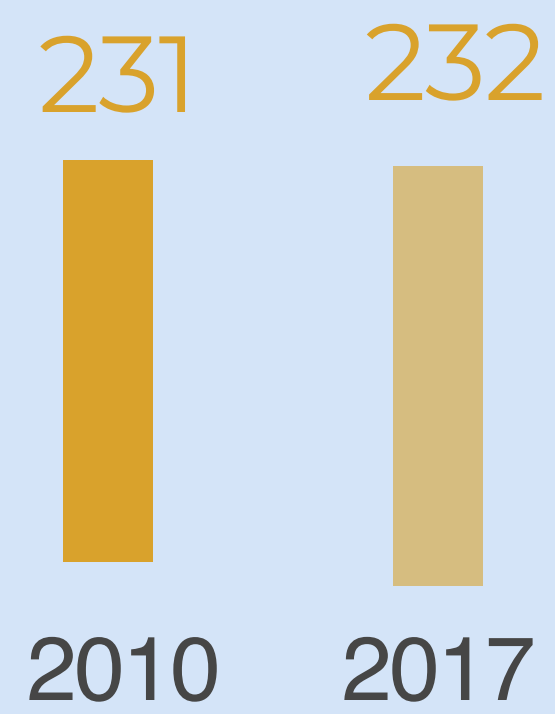

WELLS TOWNSHIP

Planning Region: Blueberry Farms

Quick Facts

POPULATION

PEAK POPULATION

MEDIAN AGE

AGE PROFILE

LAND OWNERSHIP

PORTION OF COUNTY TOTAL

0.3%
POPULATION

8.5%
LAND AREA

1.8%
LAND VALUE

Master Plan Summary (2016)