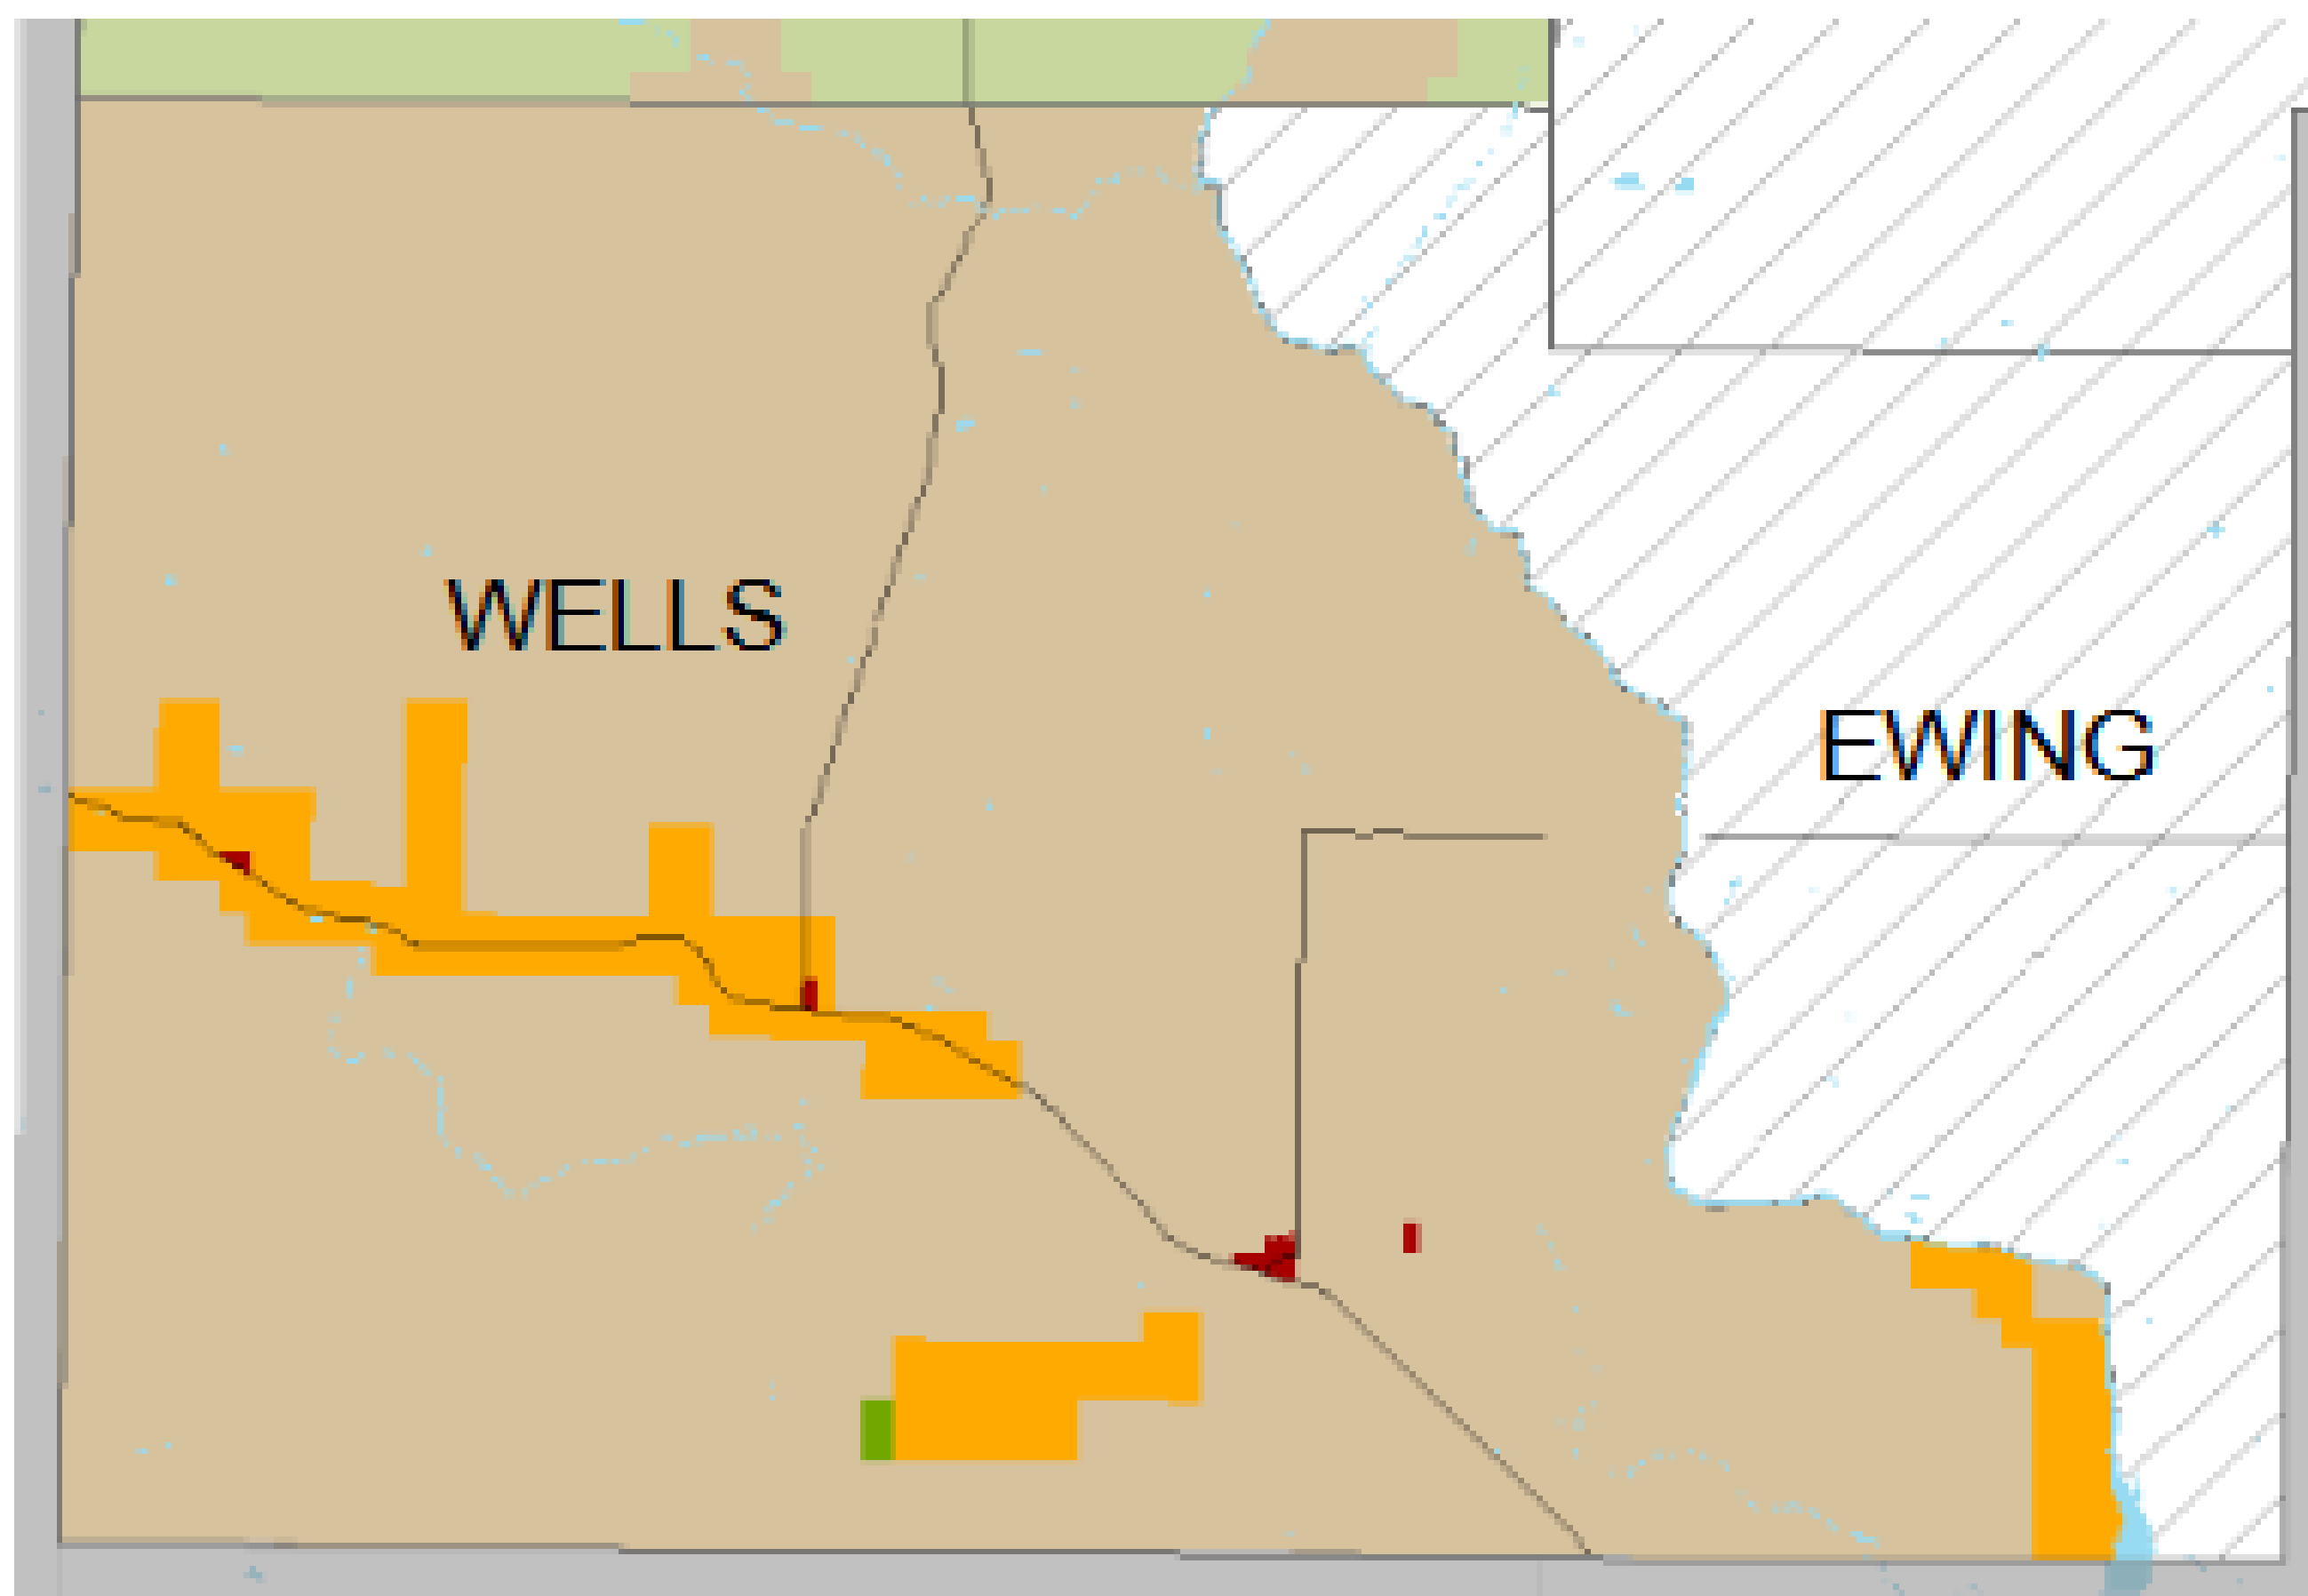

WELLS TOWNSHIP

Planning Region: Blueberry Farms

Quick Facts

POPULATION

PEAK POPULATION

MEDIAN AGE

AGE PROFILE

LAND OWNERSHIP

PORTION OF COUNTY TOTAL

0.3%
POPULATION

8.5%
LAND AREA

1.8%
LAND VALUE

Master Plan Summary (2016)