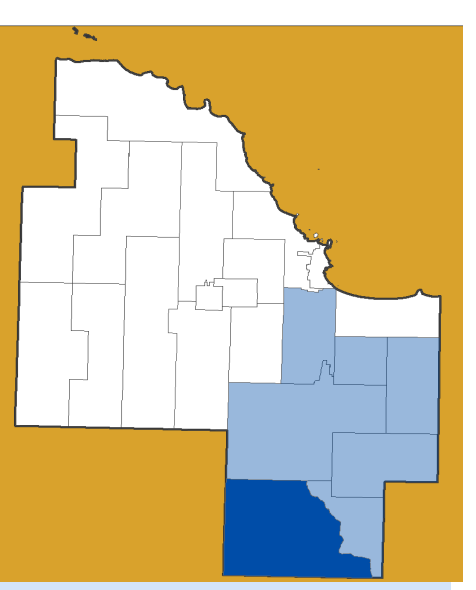

WELLS TOWNSHIP

Planning Region: Blueberry Farms

Quick Facts

POPULATION

PEAK POPULATION

MEDIAN AGE

AGE PROFILE

LAND OWNERSHIP

PORTION OF COUNTY TOTAL

0.3%
POPULATION

8.5%
LAND AREA

1.8%
LAND VALUE

Master Plan Summary (2016)