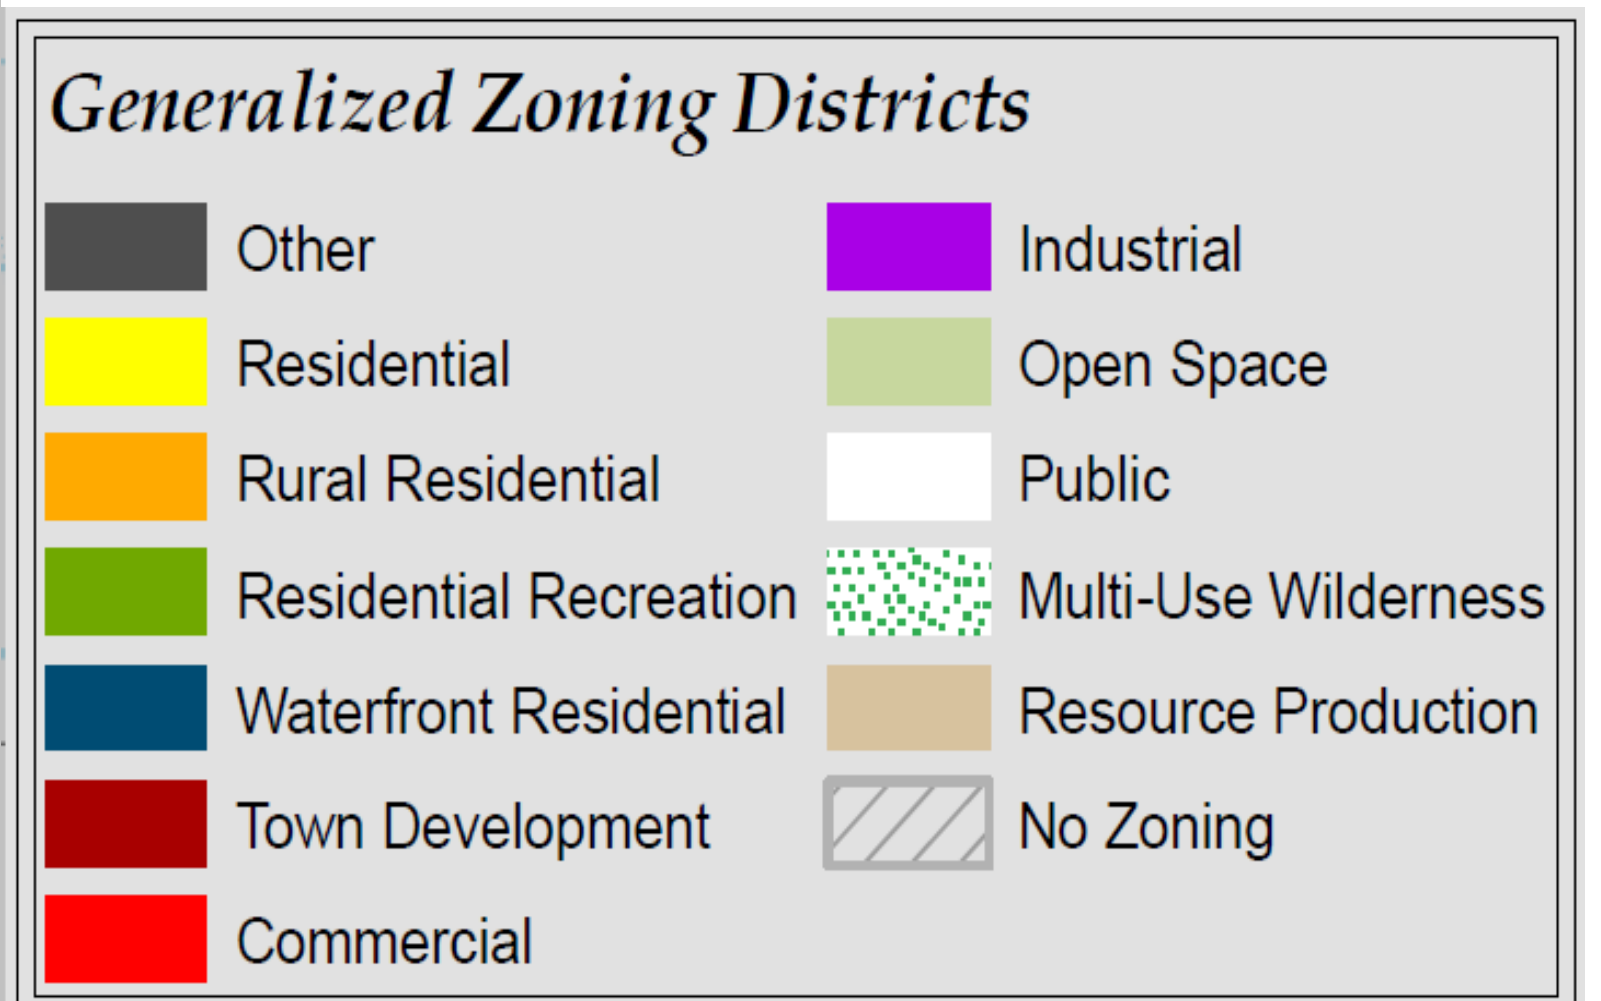

WELLS TOWNSHIP

Planning Region: Blueberry Farms

Quick Facts

POPULATION

PEAK POPULATION

MEDIAN AGE

AGE PROFILE

LAND OWNERSHIP

PORTION OF COUNTY TOTAL

0.3%
POPULATION

8.5%
LAND AREA

1.8%
LAND VALUE

Master Plan Summary (2016)