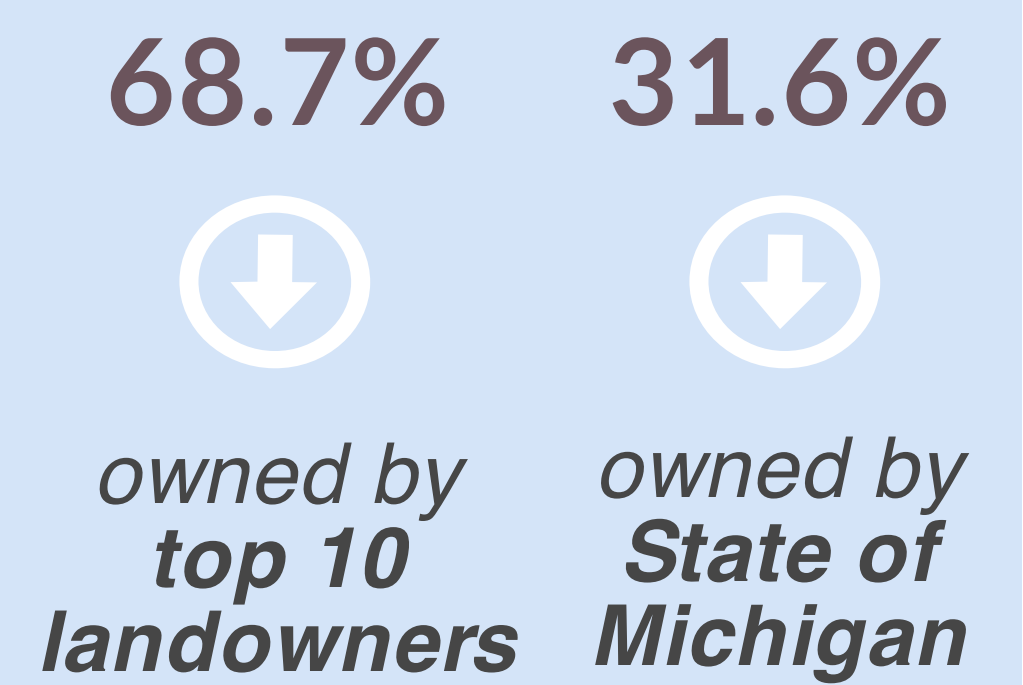

WELLS TOWNSHIP

Planning Region: Blueberry Farms

Quick Facts

POPULATION

PEAK POPULATION

MEDIAN AGE

AGE PROFILE

LAND OWNERSHIP

PORTION OF COUNTY TOTAL

0.3%
POPULATION

8.5%
LAND AREA

1.8%
LAND VALUE

Master Plan Summary (2016)